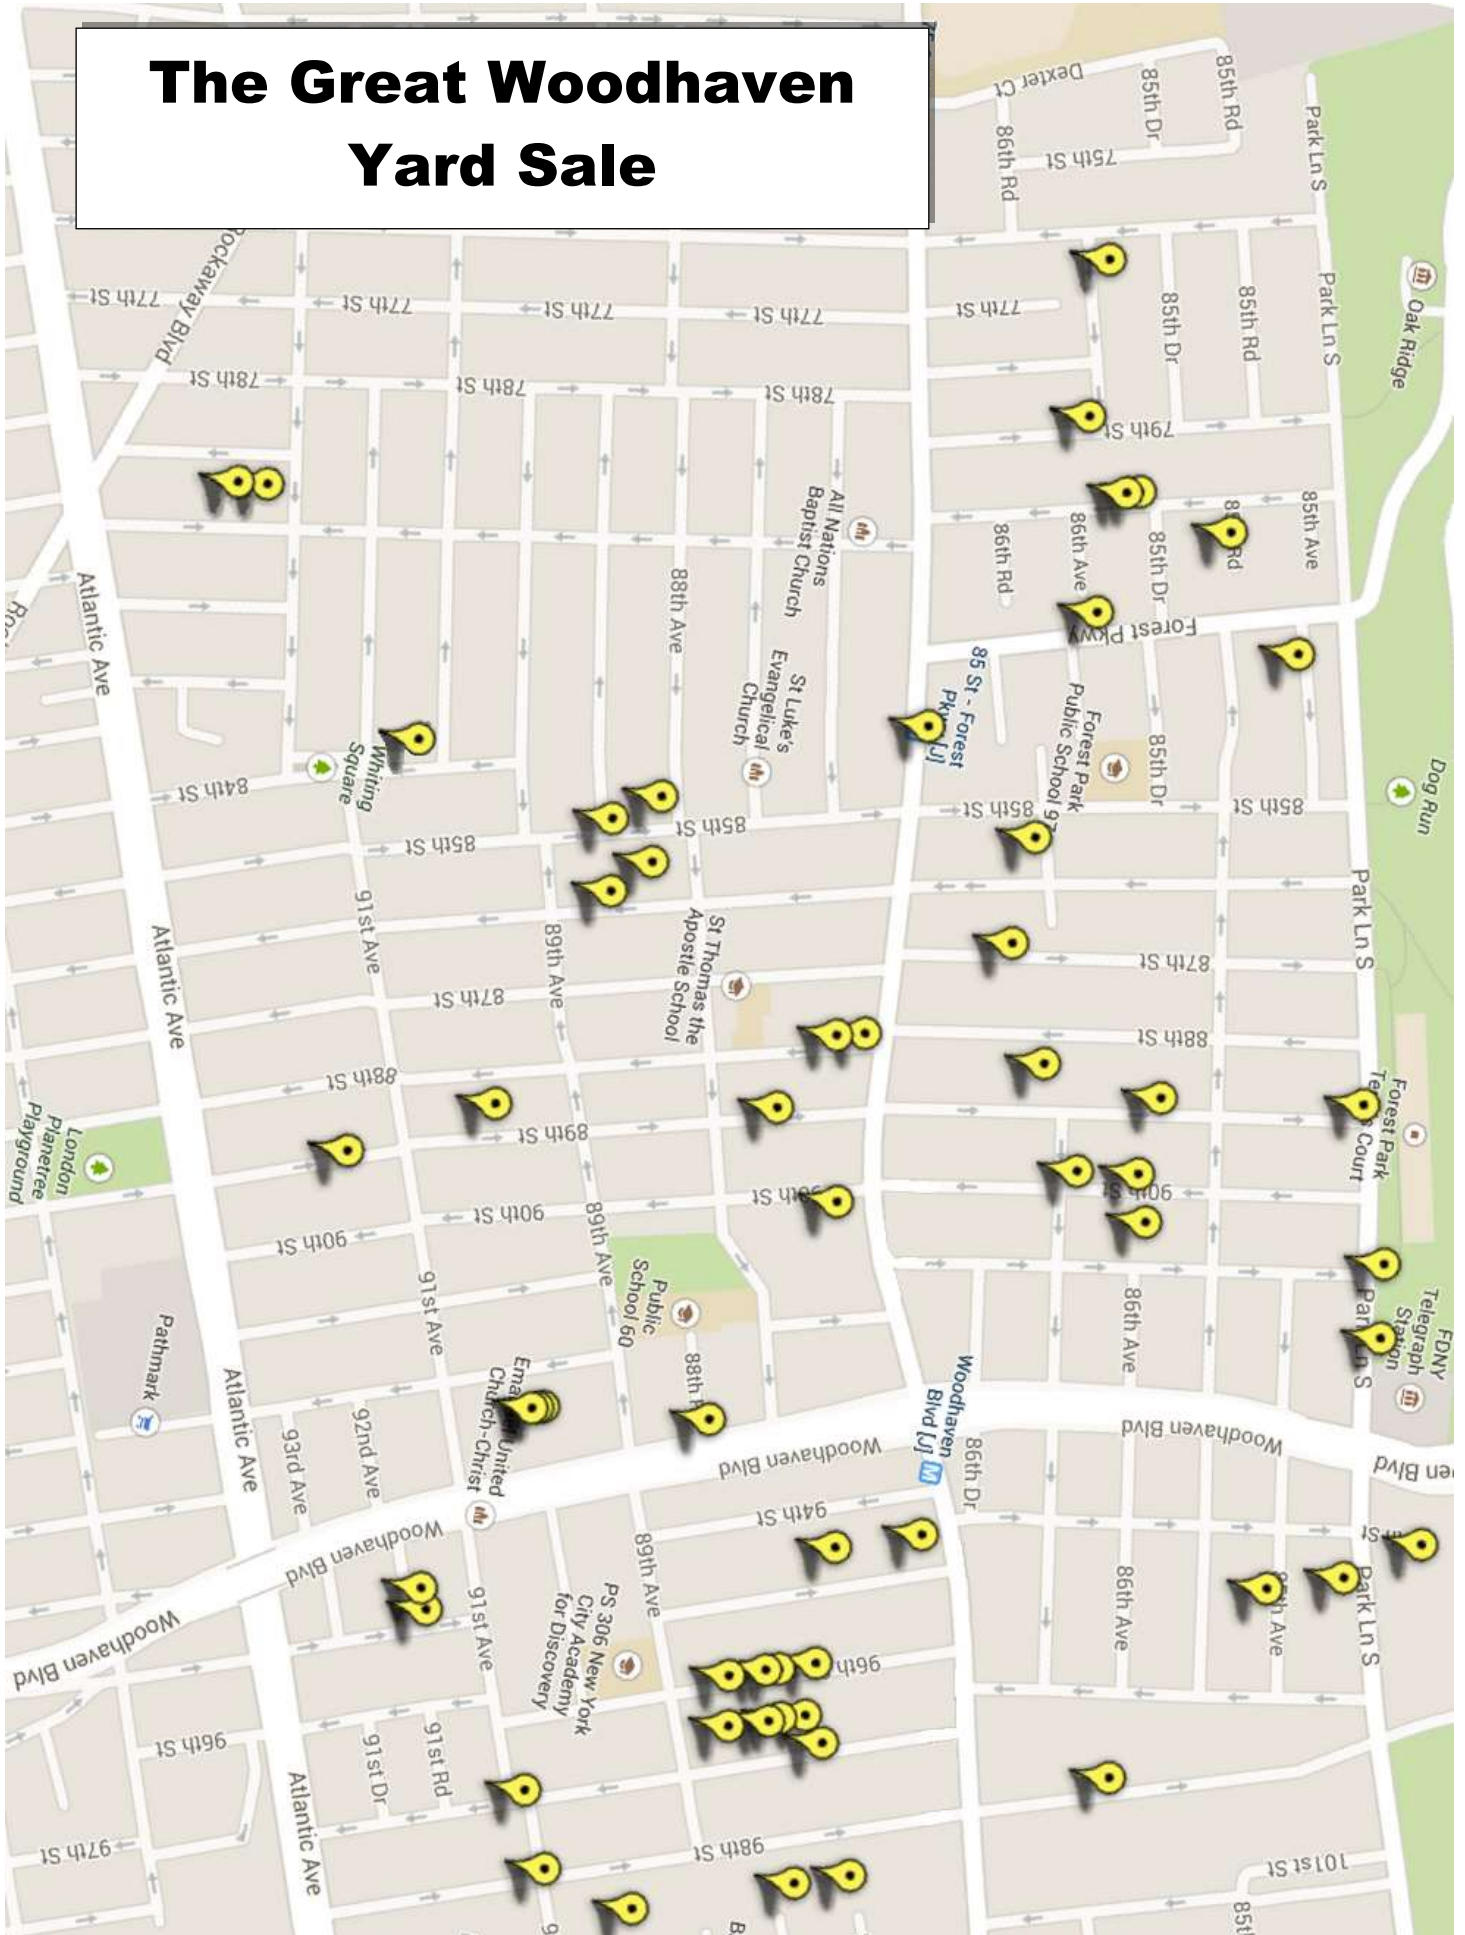

The Great Woodhaven Yard Sale

North of Jamaica Avenue

- 76th Street Between 85th Drive and Jamaica Avenue (1)
- 79th Street Between 85th Drive and Jamaica Avenue (1)
- 80th Street Between 85th Road and Jamaica Avenue (4)
- Forest Parkway between 85th Road and Park Lane South (1)
- **84-20 Jamaica Avenue - Home Base - WRBA Yard Sale - Get maps Here While They Last**
- 85th Street between 86th Avenue and Jamaica Avenue (1)
- 87th Street between 85th Road and Jamaica Avenue (1)
- 88th Street between 85th Road and Jamaica Avenue (1)
- 89th Street between Park Lane South and Jamaica Avenue (2)
- 90th Street near 86th Road (3)
- 91st Street and Park Lane South (2)
- 94th Street and Park Lane South (1)
- 94th Street and 85th Avenue (1)
- 94th Street and 85th Road (1)
- 98th Street between Jamaica Avenue and Park Lane South (1)

South of Jamaica Avenue

- 79th Street between 91st Avenue and Rockaway Boulevard (1)
- 84th Street and 90th Road (1)
- 85th Street and 88th Road (4)
- 88th Street between Jamaica Avenue and 88th Avenue (2)
- 88th Street between 89th Avenue and 91st Avenue (1)
- 89th Street between Jamaica Avenue and 88th Avenue (1)
- 88th Street between 91st Avenue and Atlantic Avenue (1)
- 90th Street between Jamaica Avenue and 88th Avenue (1)
- 92nd Street between 89th Avenue and 91st Avenue (3)
- Woodhaven Boulevard and 88th Place (1)
- 94th Street between Jamaica and 89th Avenue (2)
- Woodhaven Boulevard and 92nd Avenue (2)
- 96th Street between Jamaica Avenue and 89th Avenue (8)
- 97th Street between Jamaica Avenue and 89th Avenue (1)
- 98th Street between Jamaica Avenue and 91st Avenue (3)
- 91st Avenue near 91st Road (2)